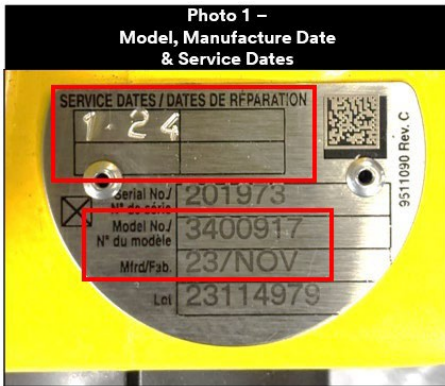

## Users/Owners:

Immediately stop using your Sealed-Blok™. To identify if your product is affected, follow the steps listed below:

**Step 1.** Locate the model number on the metal identification label (see Photo 1). If your device model number is listed in Appendix B, proceed to **step 2**. If the model number is not included in Appendix B, it is not part of the notice and can be returned to service.